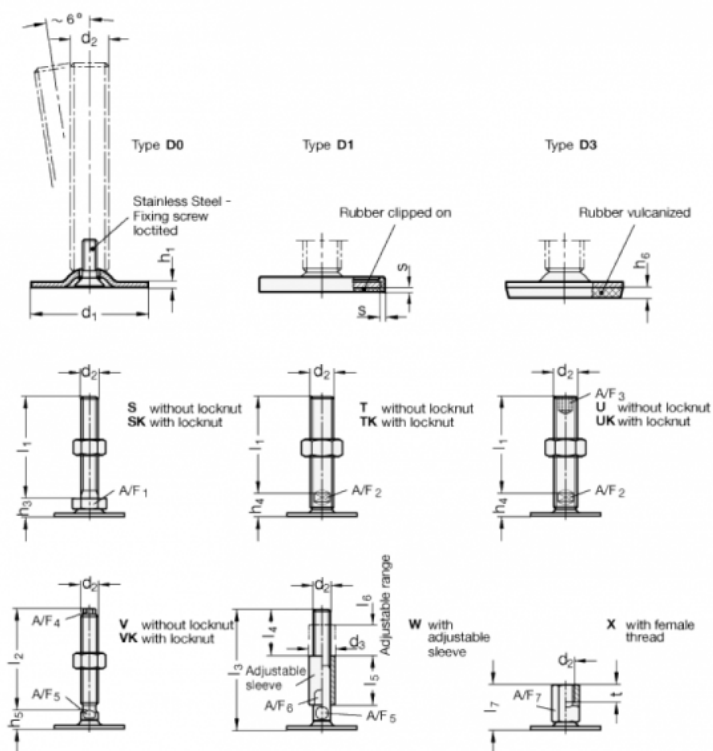

Article number: 204150M16100D3UK

Description: E+G levelling foot
GN 41-50-M16-100-D3-UK

Note: UK With nut, Hexagon socket at the top, Wrench flat at the bottom

Measures

A/F2 = 12

s =

A/F3 = 8

d1 = 50

d2 = M16

h1 = 2.5

h4 = 17

h6 = 4

l1 = 100